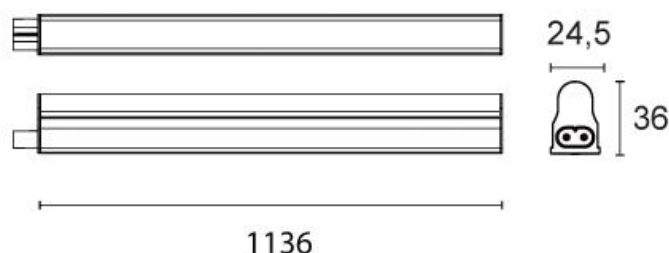

Data sheet LEST Light strip – 18 Watt

Technical data LEST light strip – 18 W – 1136 mm:

- Dimensions : L=1136*W=25*H=36 mm
- Quantity lamps: 96
- Light up with: SMD LED
- System power : 18 W
- Colour rendering index: CRI >80
- Beam angle : 160 °
- Power supply : Built-in driver
- Connection voltage: 100-240 V
- Operating current : 424 mA
- Connected load : 18 W
- Energy efficacy : A++ - A
- Protection class : 2
- Test certificates: CE
- Weight : 0,401 KG
- Colour : weiß
- Material : PC-Diffuser
- Version : 2 PIN, not dimmable
- INFO : Delivery without 1.80 m cable, must be ordered separately. Connection cable can be ordered as an option

Article number	LEST-NW-18	LEST-WW-18
Luminous flux:	1726 lm	1676 lm
Colour temperature:	4.000 K	3.000 K
System efficacy:	96 lm/W	93 lm/W

Accessories needed:

- ZUL-LEST1800